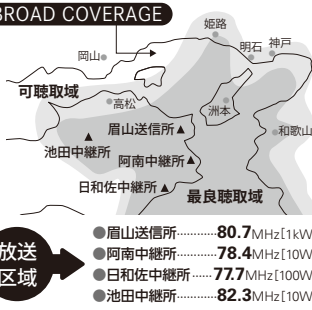

2025

FM TOKUSHIMA TIME TABLE

BROAD COVERAGE

リクエスト・プレゼントの宛先

ハガキ 〒770-8567 エフエム徳島
FAX 088-656-2131
URL https://fm807.jp

タイムテーブル請求

110円切手同封で
〒770-8567 エフエム徳島タイムテーブル係

Weekly schedule grid for 2025.4, 2025.5, and 2025.6 showing days of the week and program numbers.

Main program schedule table for Monday through Friday, listing programs like Good VibeSOUP, ONE MORNING, OH! HAPPY MORNING, and T-Joint with their respective times and hosts.

Main program schedule table for Saturday and Sunday, listing programs like LEGENDS, PEOPLE, SUNDAY FLICKERS, and Nani-Show? FRIDAY!